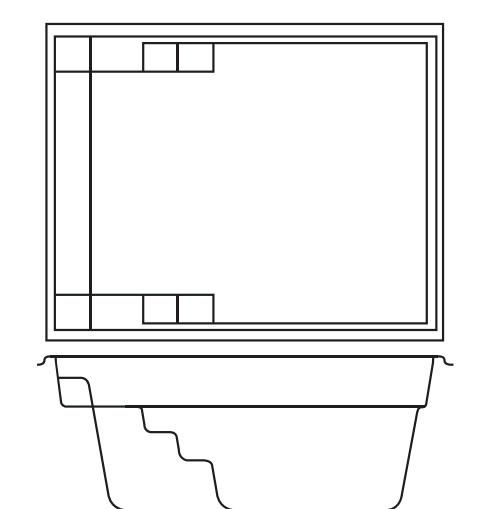

Eden

A modern plunge pool with enough space for the whole family to enjoy. With its compact shape, contemporary style, and functional design, the Eden is the quintessential pool for suburban spaces.

NAME	LENGTH	WIDTH	DEPTH
Eden 3.5	3.2m	3.2m	1.65m
Eden 4.5	4.2m	3.2m	1.65m
Eden 5.5	5.2m	3.2m	1.65m
Eden 5 Slimline	4.75m	1.85m	1.65m