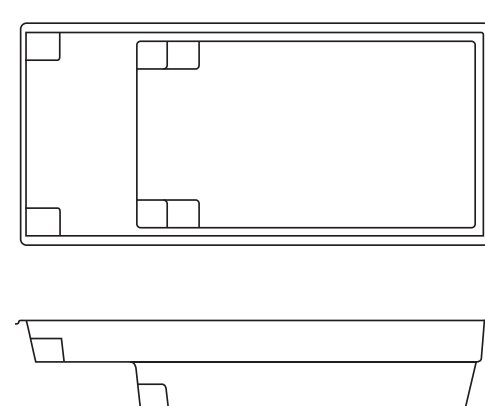

Nirvana

The Nirvana captures the essence of luxury and relaxation. With a resort style splash deck, deep swimming area and long contemporary lines, it's been created to bring peace and tranquillity into modern life.

NAME	LENGTH	WIDTH	DEPTH
Nirvana 5	5.0m	2.7m	1.45m
Nirvana 6	6.0m	2.7m	1.45m
Nirvana 7	7.0m	2.7m	1.45m